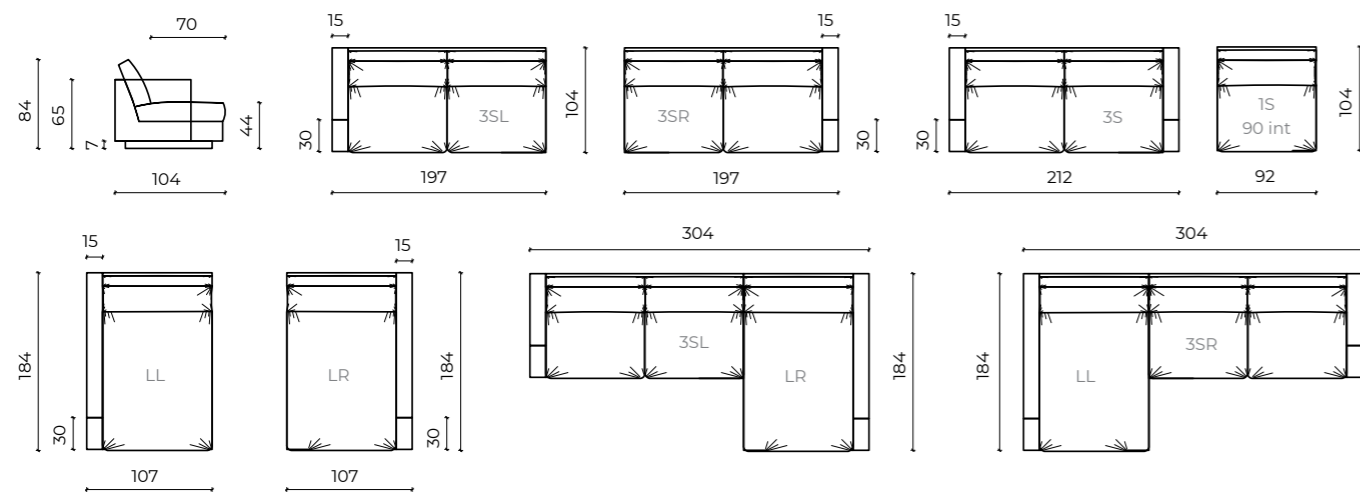

SCHEMATICS :