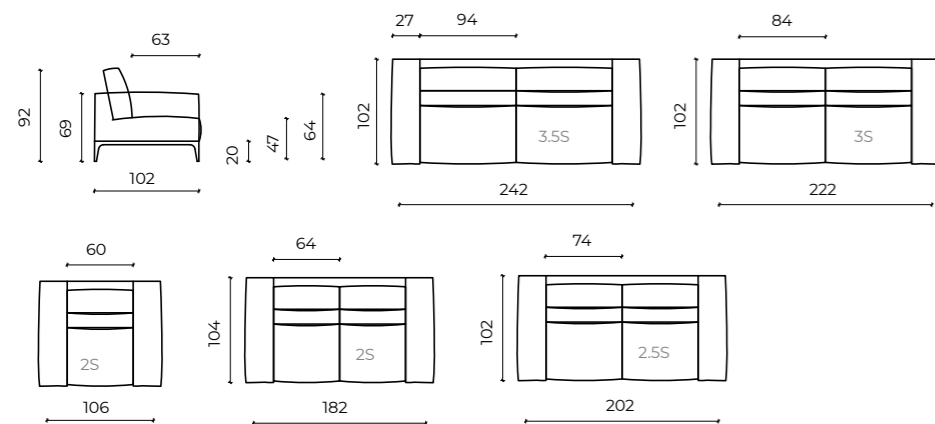

SCHEMATICS :