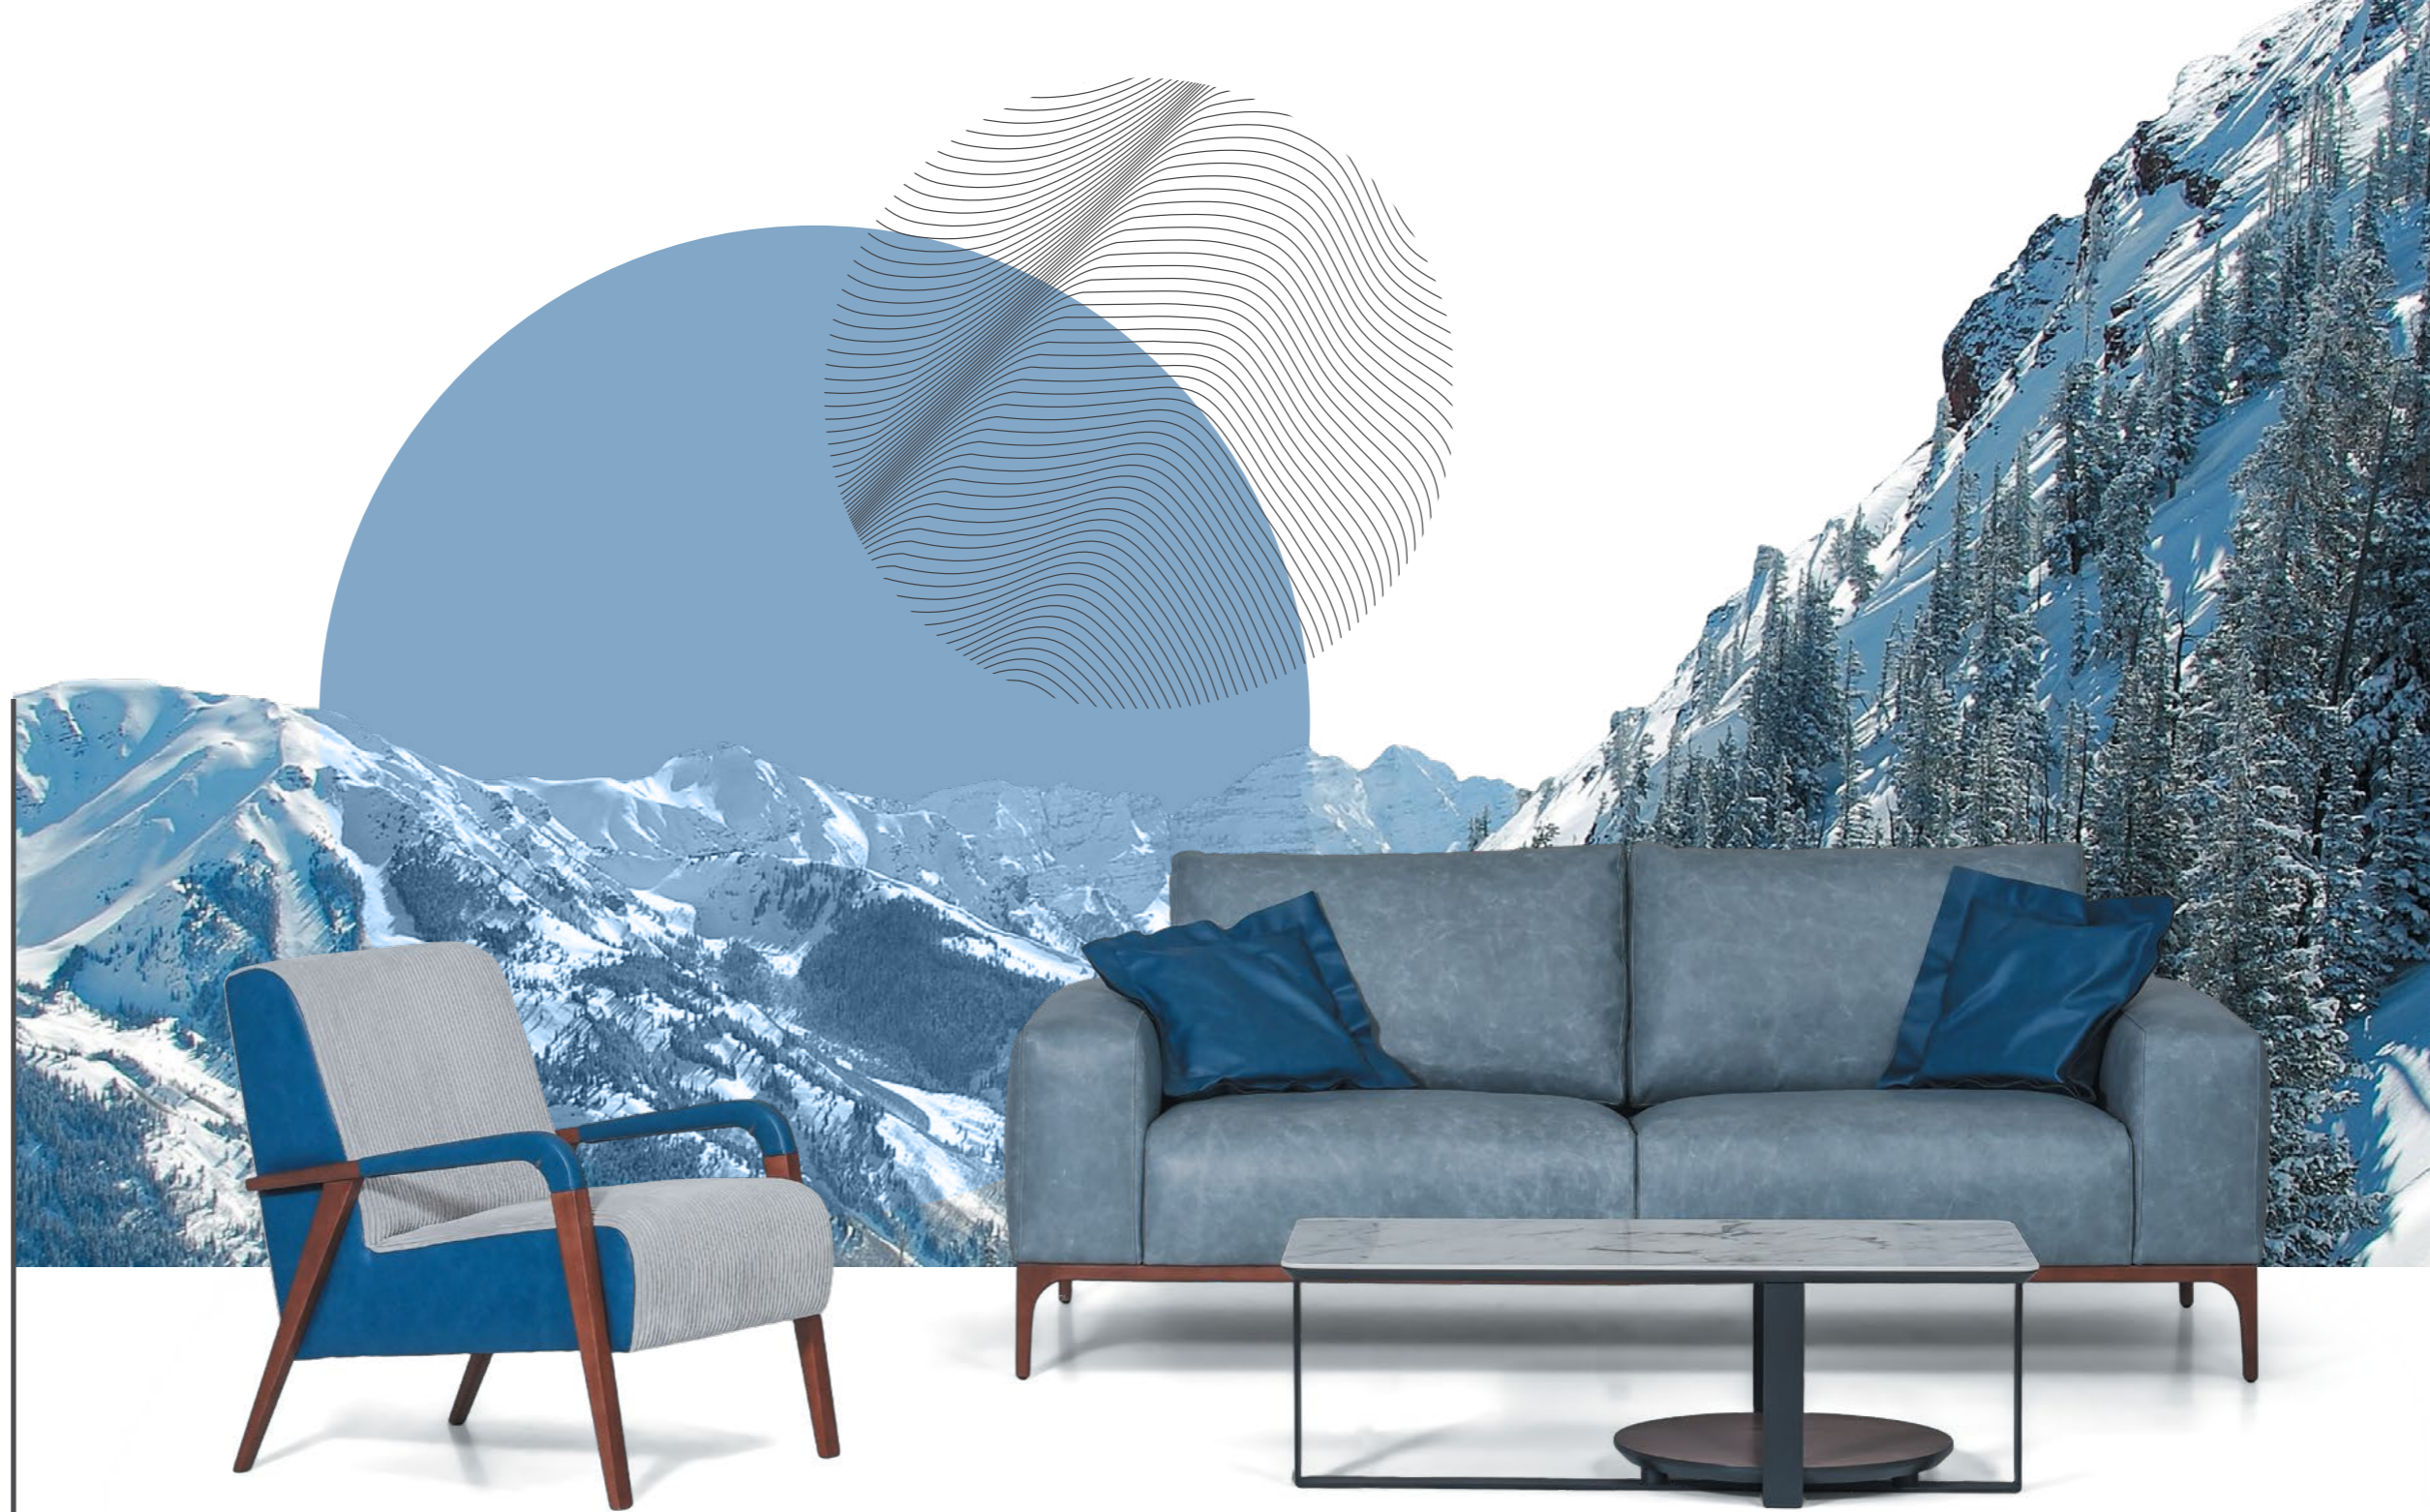

Utter calm.
Absolute comfort. Tranquility.
Aspen allows you to find these and other emotions right at home. This sofa allows you to live a **luxurious lifestyle** by effortlessly creating an atmosphere of awe-inspiring beauty that provides a cool, **relaxing** and **sublime feel** for your home.

SCHEMATICS :

VICTORIA

In the **luxury sofa** world, size also matters. Victoria is all about **maximizing space**, squeezing in more, and not having to worry about your **cozy home** going up in flames. This design is for those of you who are craving a touch of **modern** design, **quality comfort**, and a cozy home without the hassle of space shortage, this is the sofa for you.