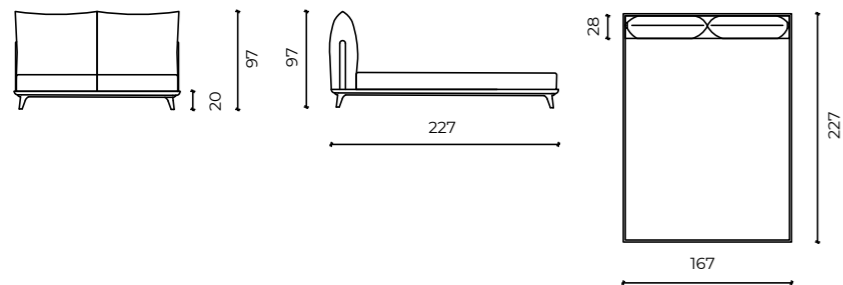

SCHEMATICS :

LAGOM

Lagom. **Swedish** for neither too much nor too little, created for life's **everyday moments**. It looks after all the details of its guests in a warm, generous way. It's a thing of serenity, perfect for a time out of the chaos. With this new ottoman bed, your **sleeping space** will be transformed into a **calm** and comfortable place.