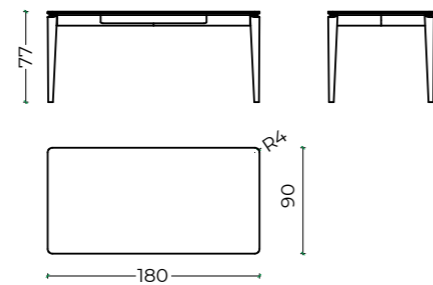

ETERNA

TECHNICAL INFORMATION :

BASE Solid beech wood stained or painted in RAL color

TOP Veneered MDF/ MDF varnished in RAL color

DINING PROGRAM

The **delicate** finishing and with some crisp lines of our dining set is designed for an **inviting** feel, adding a modern and stylish touch to your **dining space**.