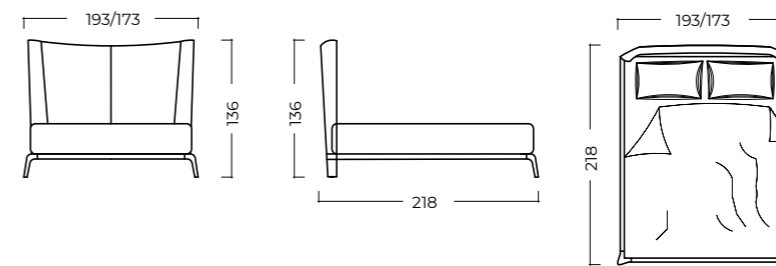

SCHEMATICS :

ARMCHAIRS AND OTTOMANS

Embodiment of **fashion** and detail, sense of refreshment which enables you to **lead** your **luxurious** life with style.

TECHNICAL INFORMATION :

FRAME	Solid beech wood reinforced with wooden panel elements
SUPPORT	Crossed elastic bands 7 cm wide
SEATING	Highly elastic polyurethane HR foam 35/36
BACKREST	Highly elastic polyurethane N foam 25/38
LEGS	MDF base-stain, polyurethane varnish, cover polyurethane paint according to RAL chart
OPTIONS	Swivel mechanism