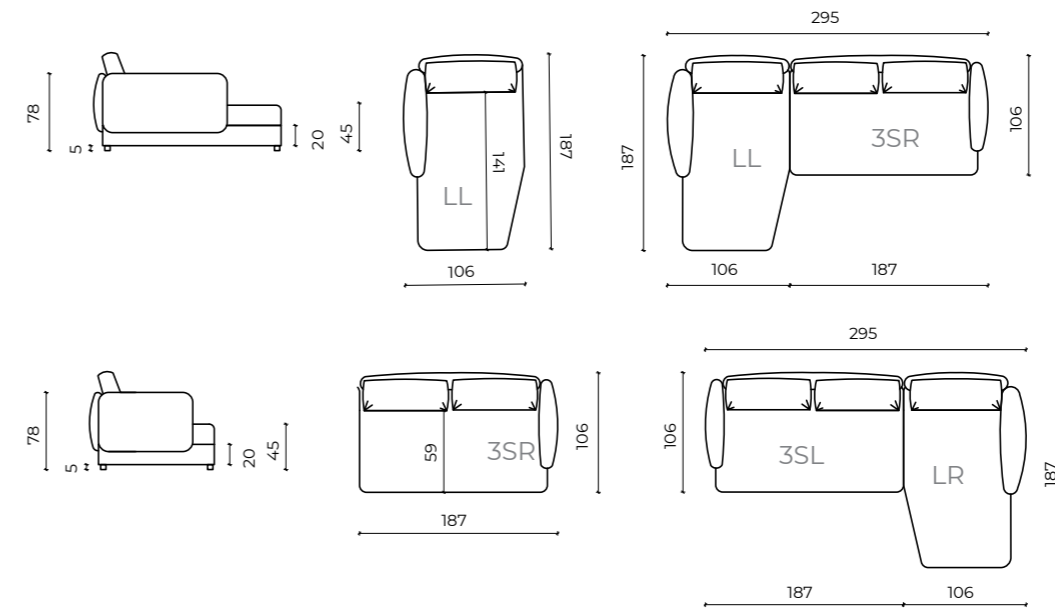

SCHEMATICS :