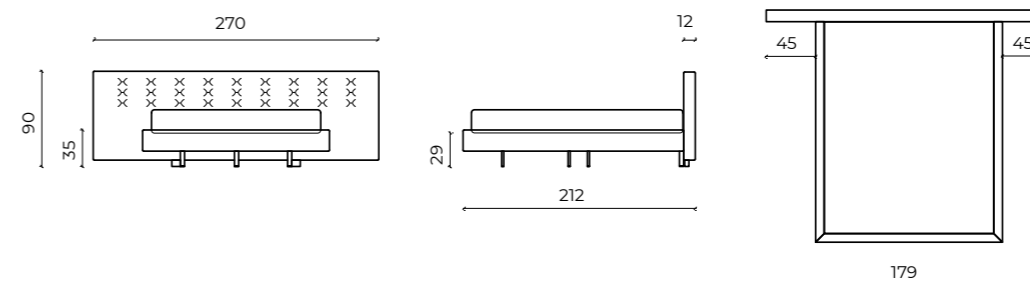

SCHEMATICS :