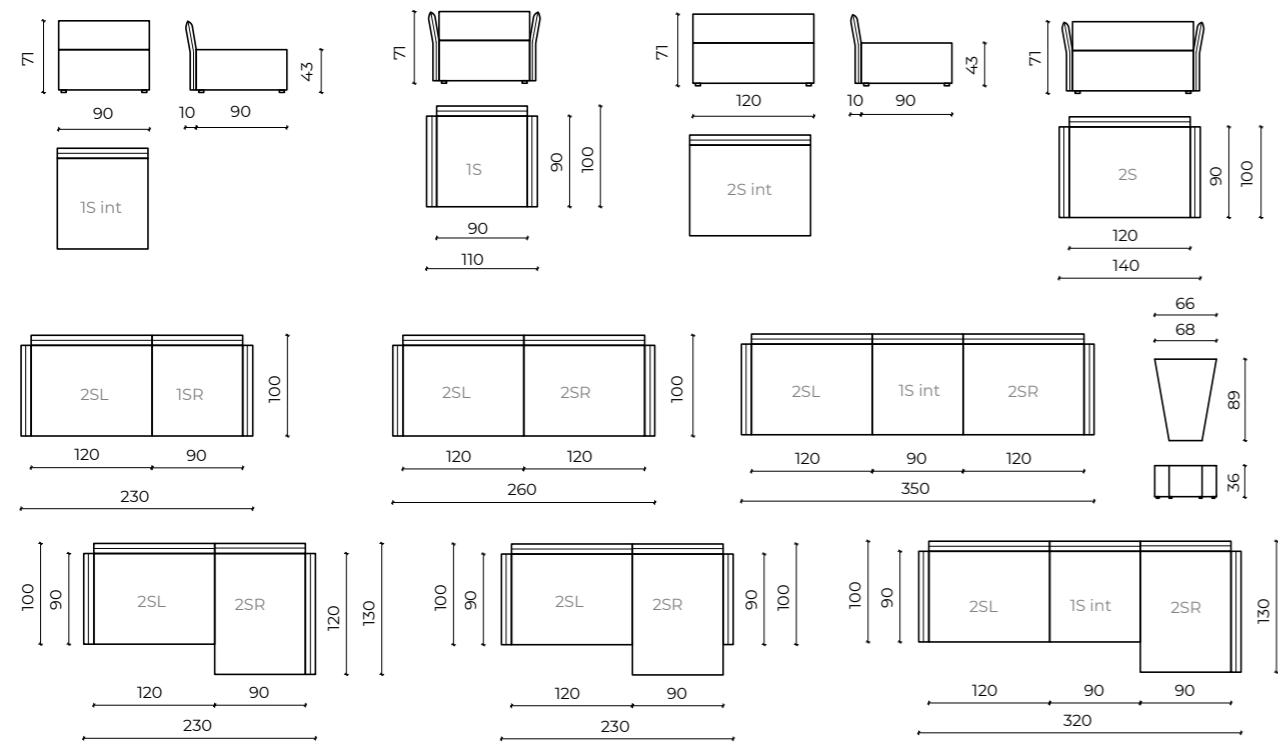

SCHEMATICS :