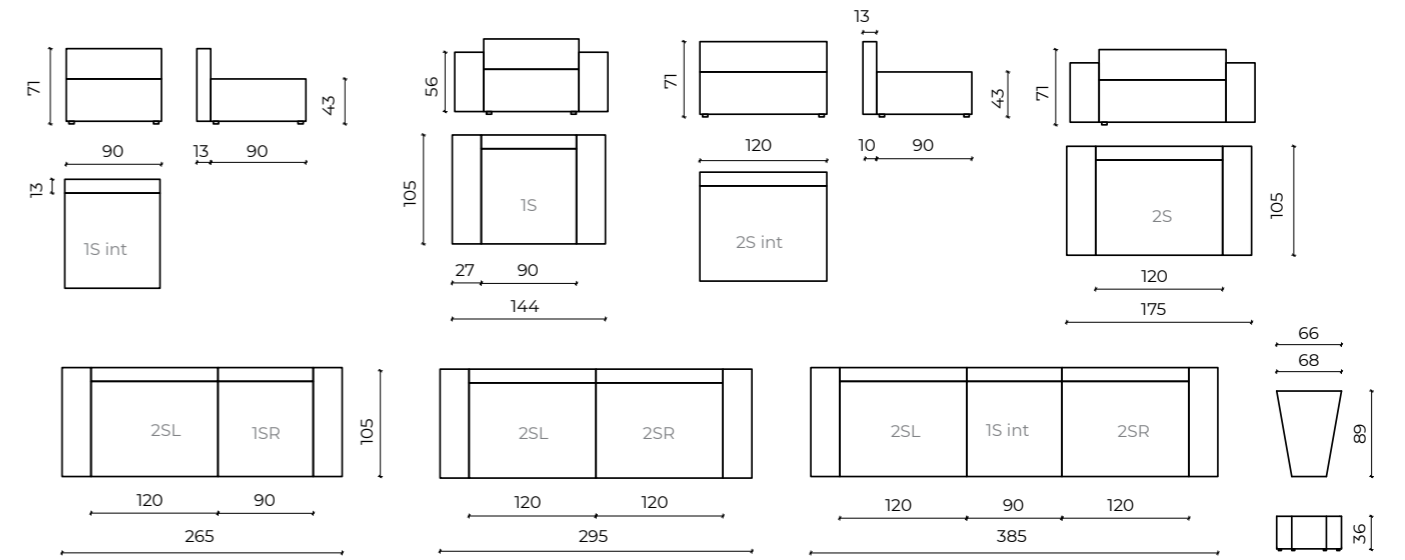

SCHEMATICS :