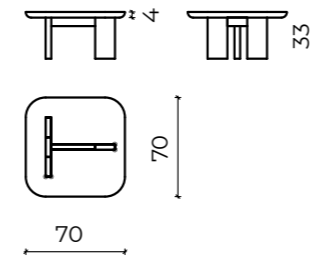

TECHNICAL INFORMATION :

BASE	Solid beech wood stained or painted in RAL color
TOP	Marble