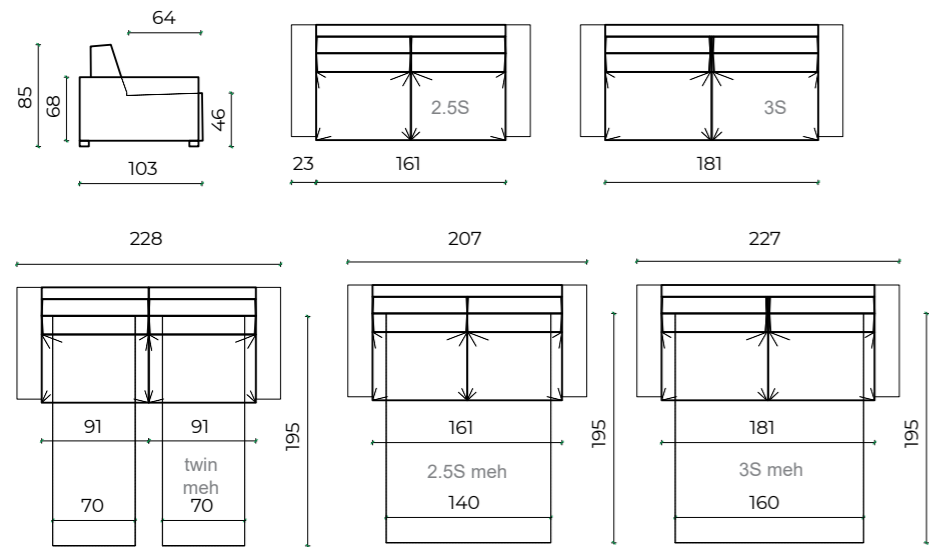

SCHEMATICS: