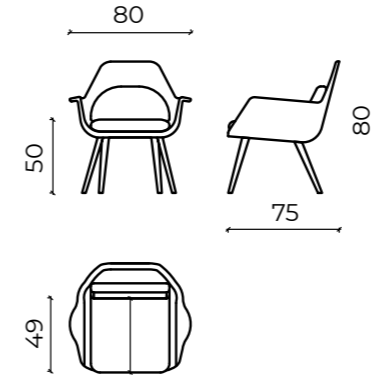

SCHEMATICS :

ARMCHAIRS AND OTTOMANS

Embodiment of **fashion** and detail, sense of refreshment which enables you to **lead** your **luxurious** life with style.

TECHNICAL INFORMATION :

FRAME	Solid beech wood reinforced with wooden panel elements
SUPPORT	Crossed elastic bands 7 cm wide
SEATING	Highly elastic polyurethane HR foam 35/36
BACKREST	Highly elastic polyurethane N foam 25/38
LEGS	MDF base-stain, polyurethane varnish, cover polyurethane paint according to RAL chart
OPTIONS	Swivel mechanism