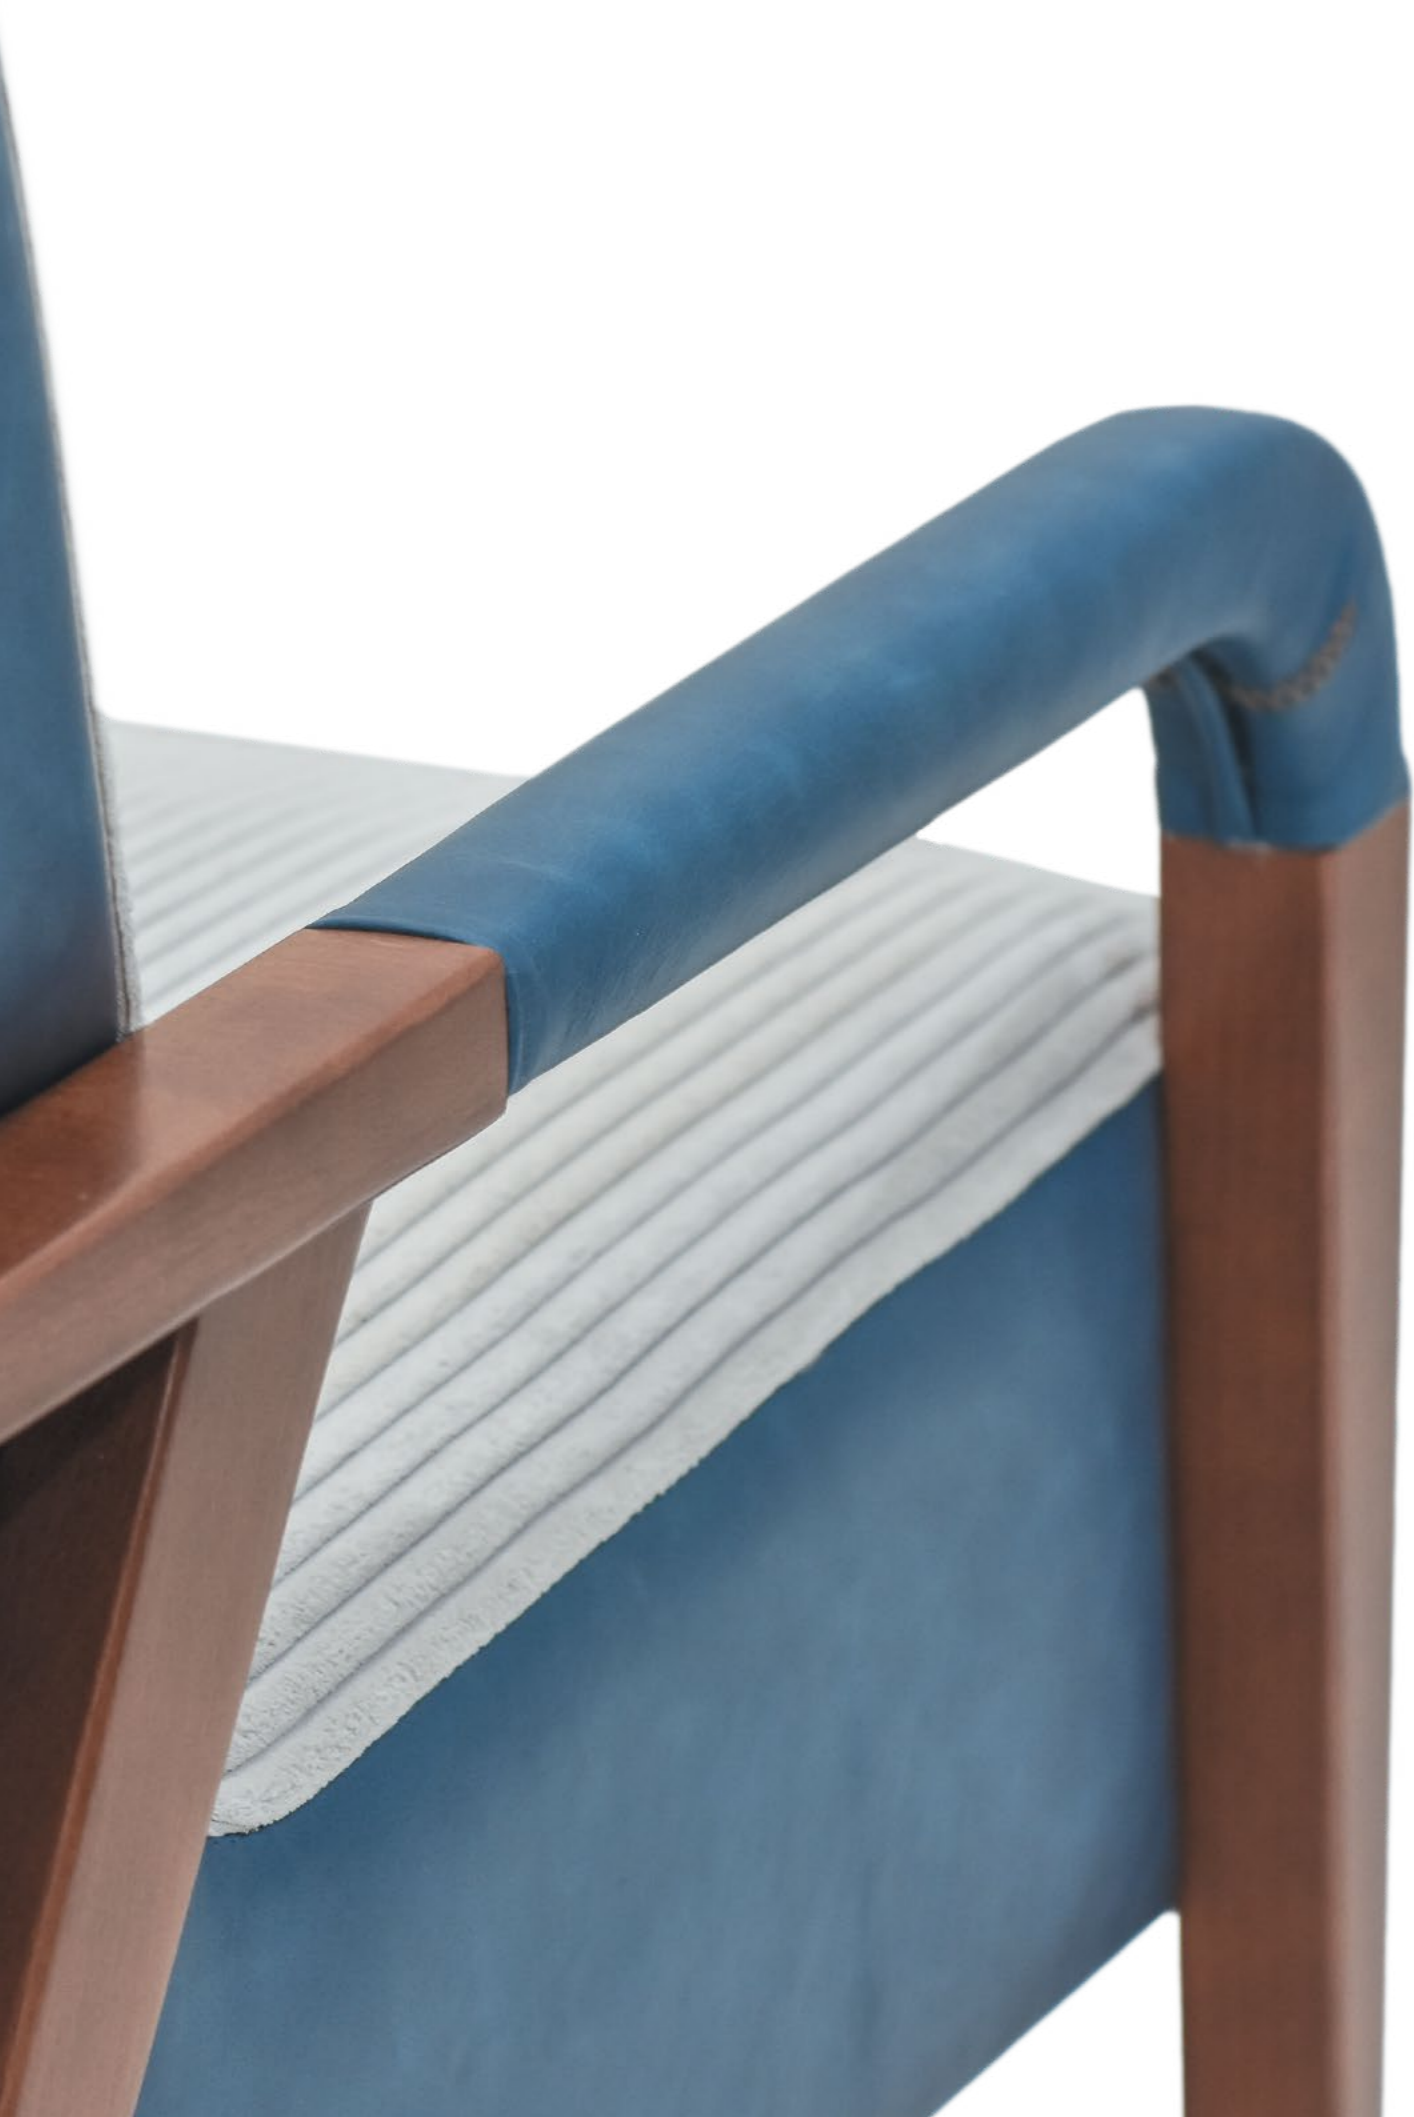

CONTENT

SOFAS	4	SIDEBOARDS	64
ASPEN	6	OMNIA LUX N - 45	65
LAGOM	12	DINING PROGRAM	66
LIWA	18	ETERNA	66
LONDON	24	COFFEE TABLES	68
VICTORIA	30	CT - 19	70
SOFA BEDS	42	LAGOM	71
MATRIX	44		
BEDS	50		
KOENA	52		
LAGOM	54		
MORFEO	56		
ARMCHAIRS AND OTTOMANS	58		
ALICE	60		
AURORA	61		
NOA	62		
KOENA	63