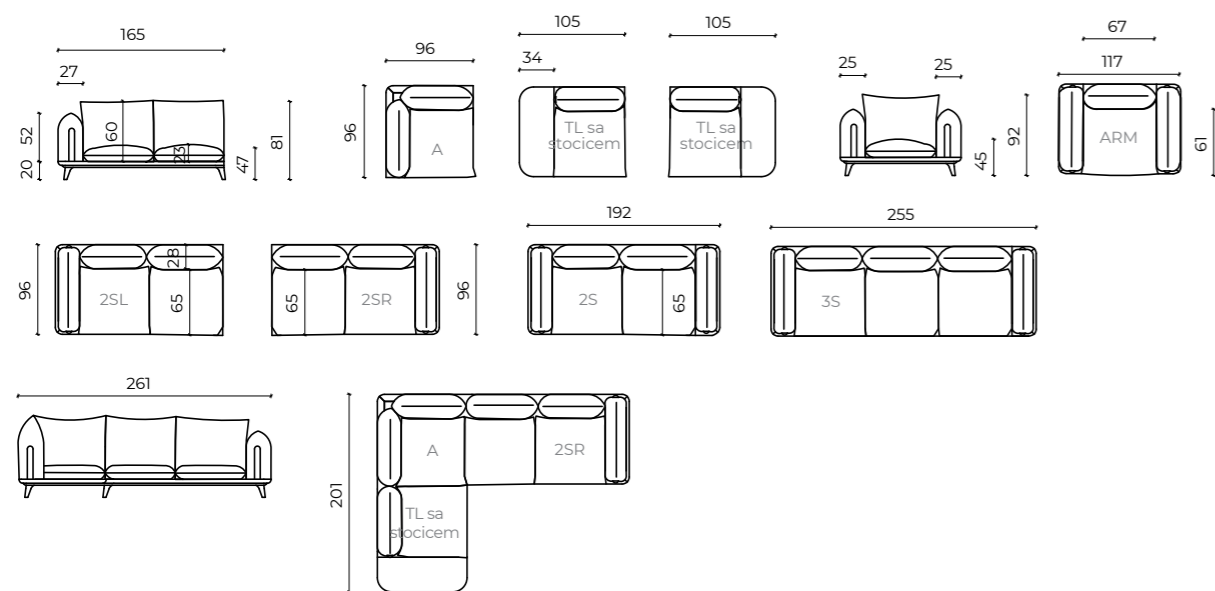

SCHEMATICS :