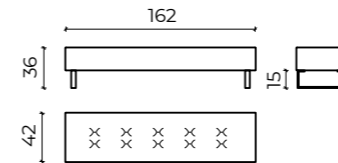

TECHNICAL INFORMATION :

FRAME	Solid beech wood reinforced with wooden panel elements
SUPPORT	Straight wave springs
SEATING	Highly elastic polyurethane HR foam 35/36
BACKREST	Highly elastic polyurethane HR foam 35/36
LEGS	Wood-stain, polyurethane varnish, cover polyurethane paint according to RAL chart

NOA

TECHNICAL INFORMATION :

FRAME	Solid beech wood reinforced with wooden panel elements
SUPPORT	Crossed elastic bands 7 cm wide
SEATING	Highly elastic polyurethane HR foam 35/36
LEGS	Metal - color according to RAL chart

KOENA