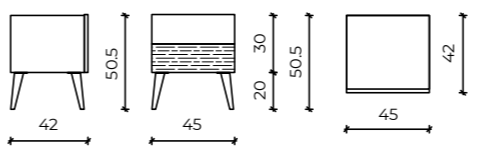

OMNIA LUX N-45

SIDEBOARDS

Finely selected high quality wood. **Elegant** design and its **exquisite finish** is sure to make an impression on any **timeless** decor.

TECHNICAL INFORMATION :

BASE	Veneered MDF
FRONT	Solid oak wood, veneered MDF
LEGS	Steel feet varnished in RAL color or plastification according to samples
HINGES	Blum