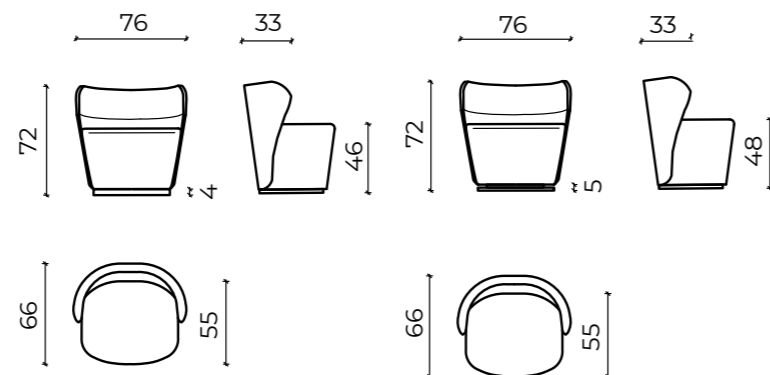

TECHNICAL INFORMATION :

FRAME	Solid beech wood reinforced with wooden panel elements
SUPPORT	Crossed elastic bands 7 cm wide
SEATING	Highly elastic polyurethane HR foam 35/36
BACKREST	Highly elastic polyurethane N foam 25/38
LEGS	MDF base-stain, polyurethane varnish, cover polyurethane paint according to RAL chart
OPTIONS	Swivel mechanism

ALICE

AURORA

TECHNICAL INFORMATION :

FRAME	Solid beech wood reinforced with wooden panel elements
SEATING	Highly elastic polyurethane HR foam 47/90, foam HR 35/36
BACKREST	Highly elastic polyurethane HR foam 47/90, foam L 25/15
LEGS	Wood-stain, polyurethane varnish, cover polyurethane paint according to RAL chart