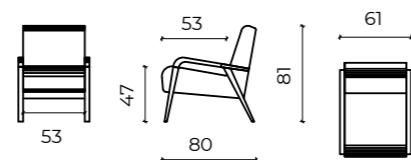

NOA

TECHNICAL INFORMATION :

FRAME	Solid beech wood reinforced with wooden panel elements
SUPPORT	Crossed elastic bands 7 cm wide
SEATING	Highly elastic polyurethane HR foam 35/36
LEGS	Metal - color according to RAL chart