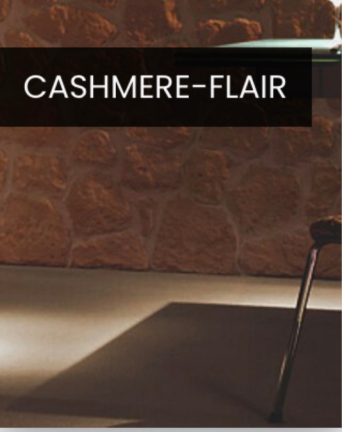

CASHMERE-FLAIR