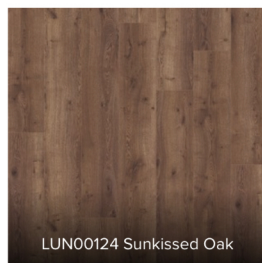

vitality

vitalitylungo

LUN00120 Taylor Oak

LUN00121 Misty Oak

LUN00122 Apricot Oak

LUN00123 Gloom Oak

LUN00124 Sunkissed Oak

LUN00125 Raven Oak

LUN00126 Marrone Oak

LUN00127 Pearl Oak

vitality

vitality style

STY00135 Sun Bleached Oak

STY00137 Victorian Brown Oak

STY00138 Natural Beige Oak

STY00145 Modern White Oak