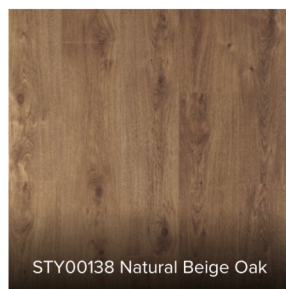

vitality

vitalitylungo

LUN00120 Taylor Oak

LUN00121 Misty Oak

LUN00122 Apricot Oak

LUN00123 Gloom Oak

LUN00124 Sunkissed Oak

LUN00125 Raven Oak

LUN00126 Marrone Oak

LUN00127 Pearl Oak

vitality

vitality style

STY00135 Sun Bleached Oak

STY00137 Victorian Brown Oak

STY00138 Natural Beige Oak

STY00145 Modern White Oak

STY00148 Black Oak

STY00149 Ocean Grey Oak

STY00174 Honey Oak

STY00175 Brandon Oak

STY00176 Dark Oak

vitality

vitalityjumbo

JUM00133AP Salt Lake Oak