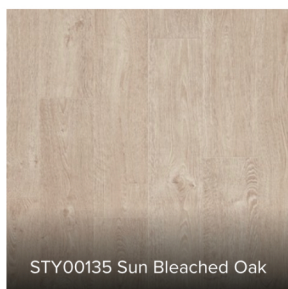

vitality

vitalitylungo

LUN00120 Taylor Oak

LUN00121 Misty Oak

LUN00122 Apricot Oak

LUN00123 Gloom Oak

LUN00124 Sunkissed Oak

LUN00125 Raven Oak

LUN00126 Marrone Oak

LUN00127 Pearl Oak

vitality

vitality style

STY00135 Sun Bleached Oak

STY00137 Victorian Brown Oak

STY00138 Natural Beige Oak

STY00145 Modern White Oak

STY00148 Black Oak

STY00149 Ocean Grey Oak

STY00174 Honey Oak

STY00175 Brandon Oak

STY00176 Dark Oak

vitality

vitalityjumbo

JUM00133AP Salt Lake Oak