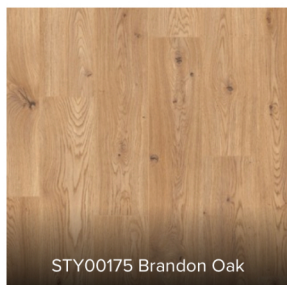

LUN00126 Marrone Oak

LUN00127 Pearl Oak

vitality

vitality style

STY00135 Sun Bleached Oak

STY00137 Victorian Brown Oak

STY00138 Natural Beige Oak

STY00145 Modern White Oak

STY00148 Black Oak

STY00149 Ocean Grey Oak

STY00174 Honey Oak

STY00175 Brandon Oak

STY00176 Dark Oak

vitality

vitalityjumbo

JUM00133AP Salt Lake Oak