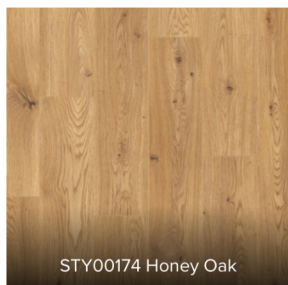

vitality

vitalitylungo

LUN00120 Taylor Oak

LUN00121 Misty Oak

LUN00122 Apricot Oak

LUN00123 Gloom Oak

LUN00124 Sunkissed Oak

LUN00125 Raven Oak

LUN00126 Marrone Oak

LUN00127 Pearl Oak

vitality

vitality style

STY00135 Sun Bleached Oak

STY00137 Victorian Brown Oak

STY00138 Natural Beige Oak

STY00145 Modern White Oak

STY00148 Black Oak

STY00149 Ocean Grey Oak

STY00174 Honey Oak

STY00175 Brandon Oak

STY00176 Dark Oak

vitality

vitalityjumbo

JUM00133AP Salt Lake Oak