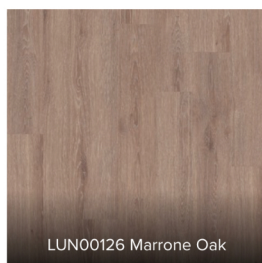

vitality

vitalitylungo

LUN00120 Taylor Oak

LUN00121 Misty Oak

LUN00122 Apricot Oak

LUN00123 Gloom Oak

LUN00124 Sunkissed Oak

LUN00125 Raven Oak

LUN00126 Marrone Oak

LUN00127 Pearl Oak

vitality

vitality style

STY00135 Sun Bleached Oak

STY00137 Victorian Brown Oak

STY00138 Natural Beige Oak

STY00145 Modern White Oak